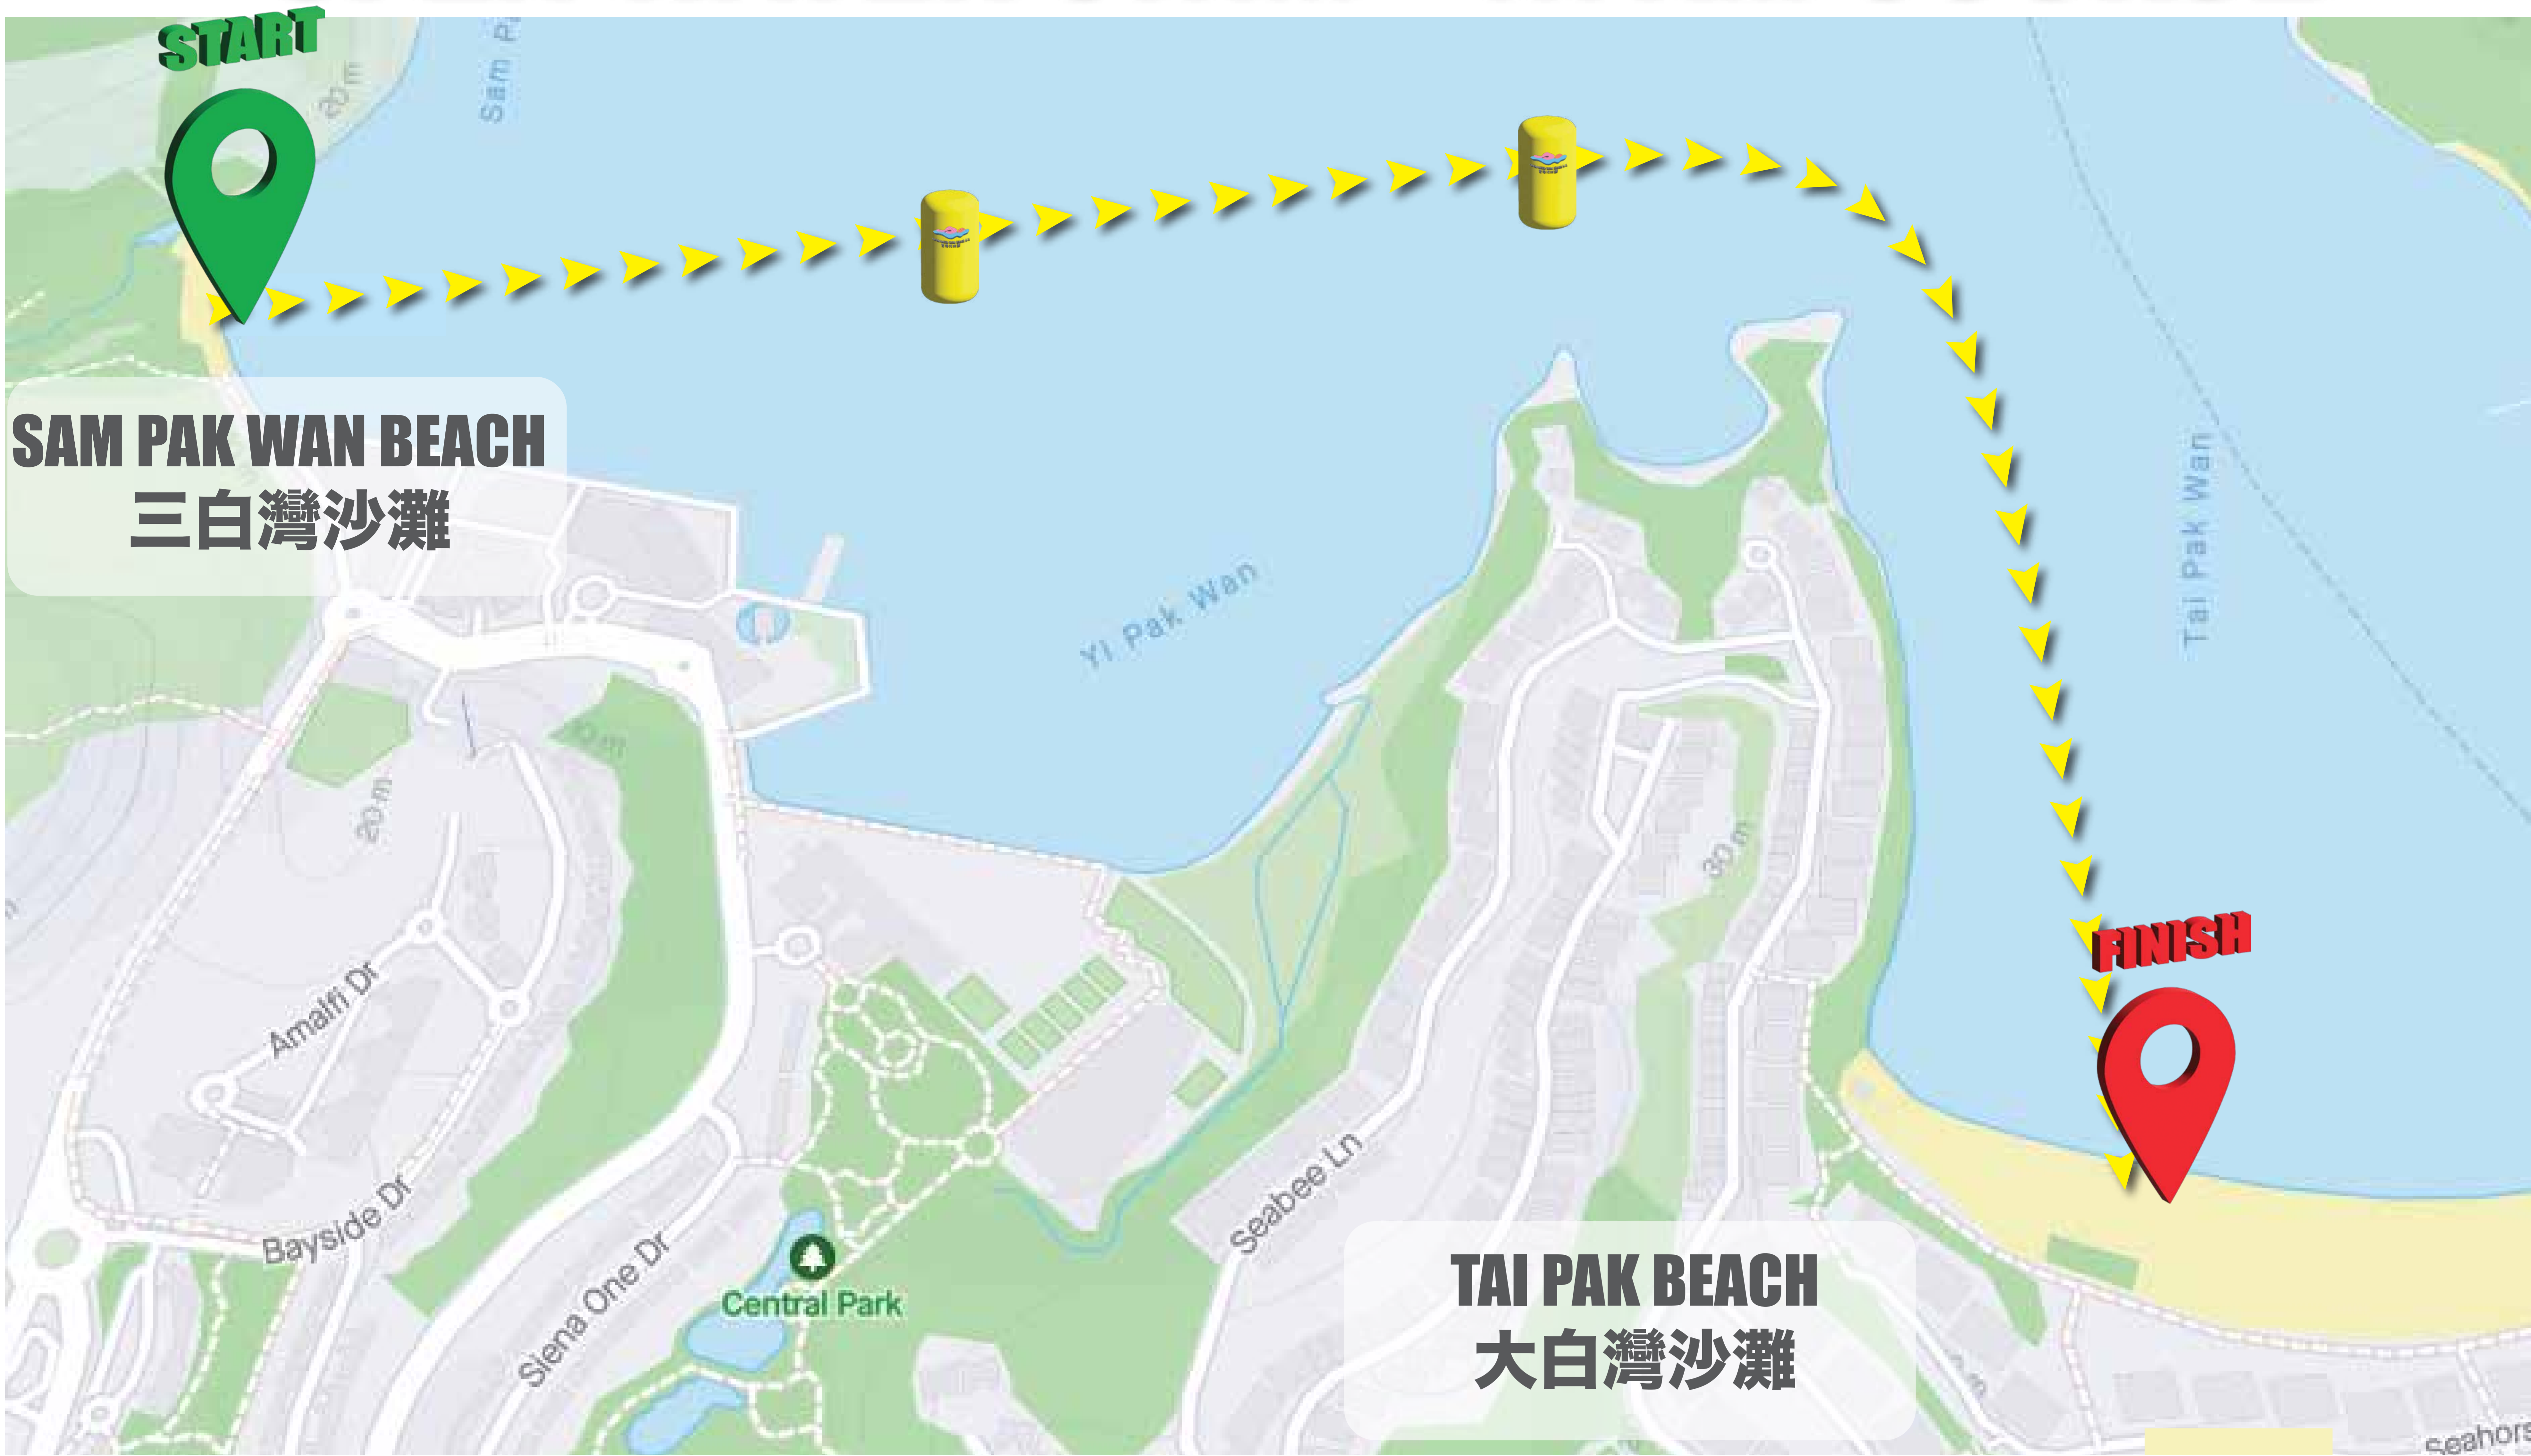

# OPEN WATER SWIM - 1.7KM COURSE

Map information are for reference only. Final race information will sent to racers by email 5 days before race. 地圖資料只供參考。參賽者會於5天前以電郵收取比賽詳情。